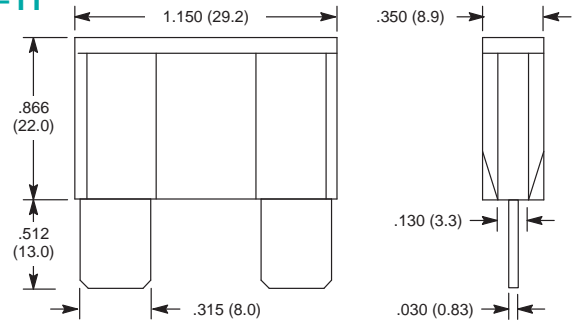

MAX Equivalent – Low Voltage Max Automotive, Fast Acting

Features

- Fast Acting
- RoHS Compliant

F-11

NTE Type No.	Rated Current	Color Code	Diag No.
74-XAF20A	20A	Yellow	F-11
74-XAF30A	30A	Green	F-11
74-XAF40A	40A	Orange	F-11
74-XAF50A	50A	Red	F-11
74-XAF60A	60A	Blue	F-11
74-XAF70A	70A	Tan	F-11
74-XAF80A	80A	Natural	F-11

Specifications

Rated Voltage: 42V

Time Current Characteristics:

% of Ampere Rating	Opening Time
110%	100 hours min.
135%	3600 seconds max.
200%	120 seconds max.